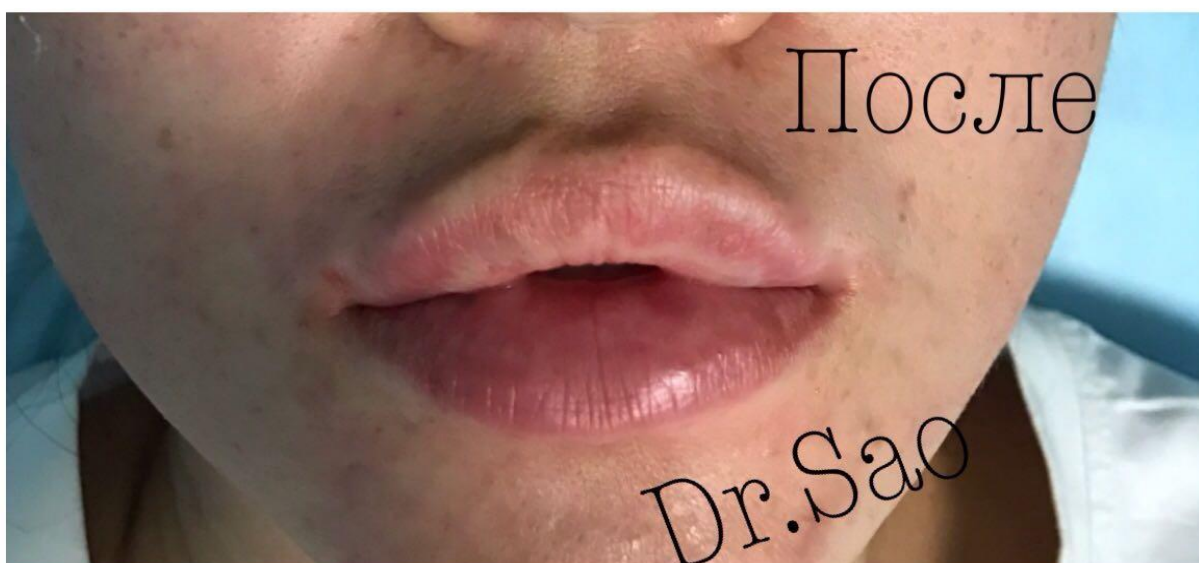

## Контурная пластика губ

Работы Доктора Косметологии и  
Дерматологии Саодат Шакировны.

До

После

Dr.Sao

Губы

Dr.Sao

*До*

*После*

*Dr.Sao*

До

LIKE LIKE 

После

LIKE  KE 

Dr. Sao

A close-up photograph of a person's lower face, focusing on the lips. The lips are a vibrant, glossy pink color. The skin around the lips appears slightly textured. The image is watermarked with text in two locations.