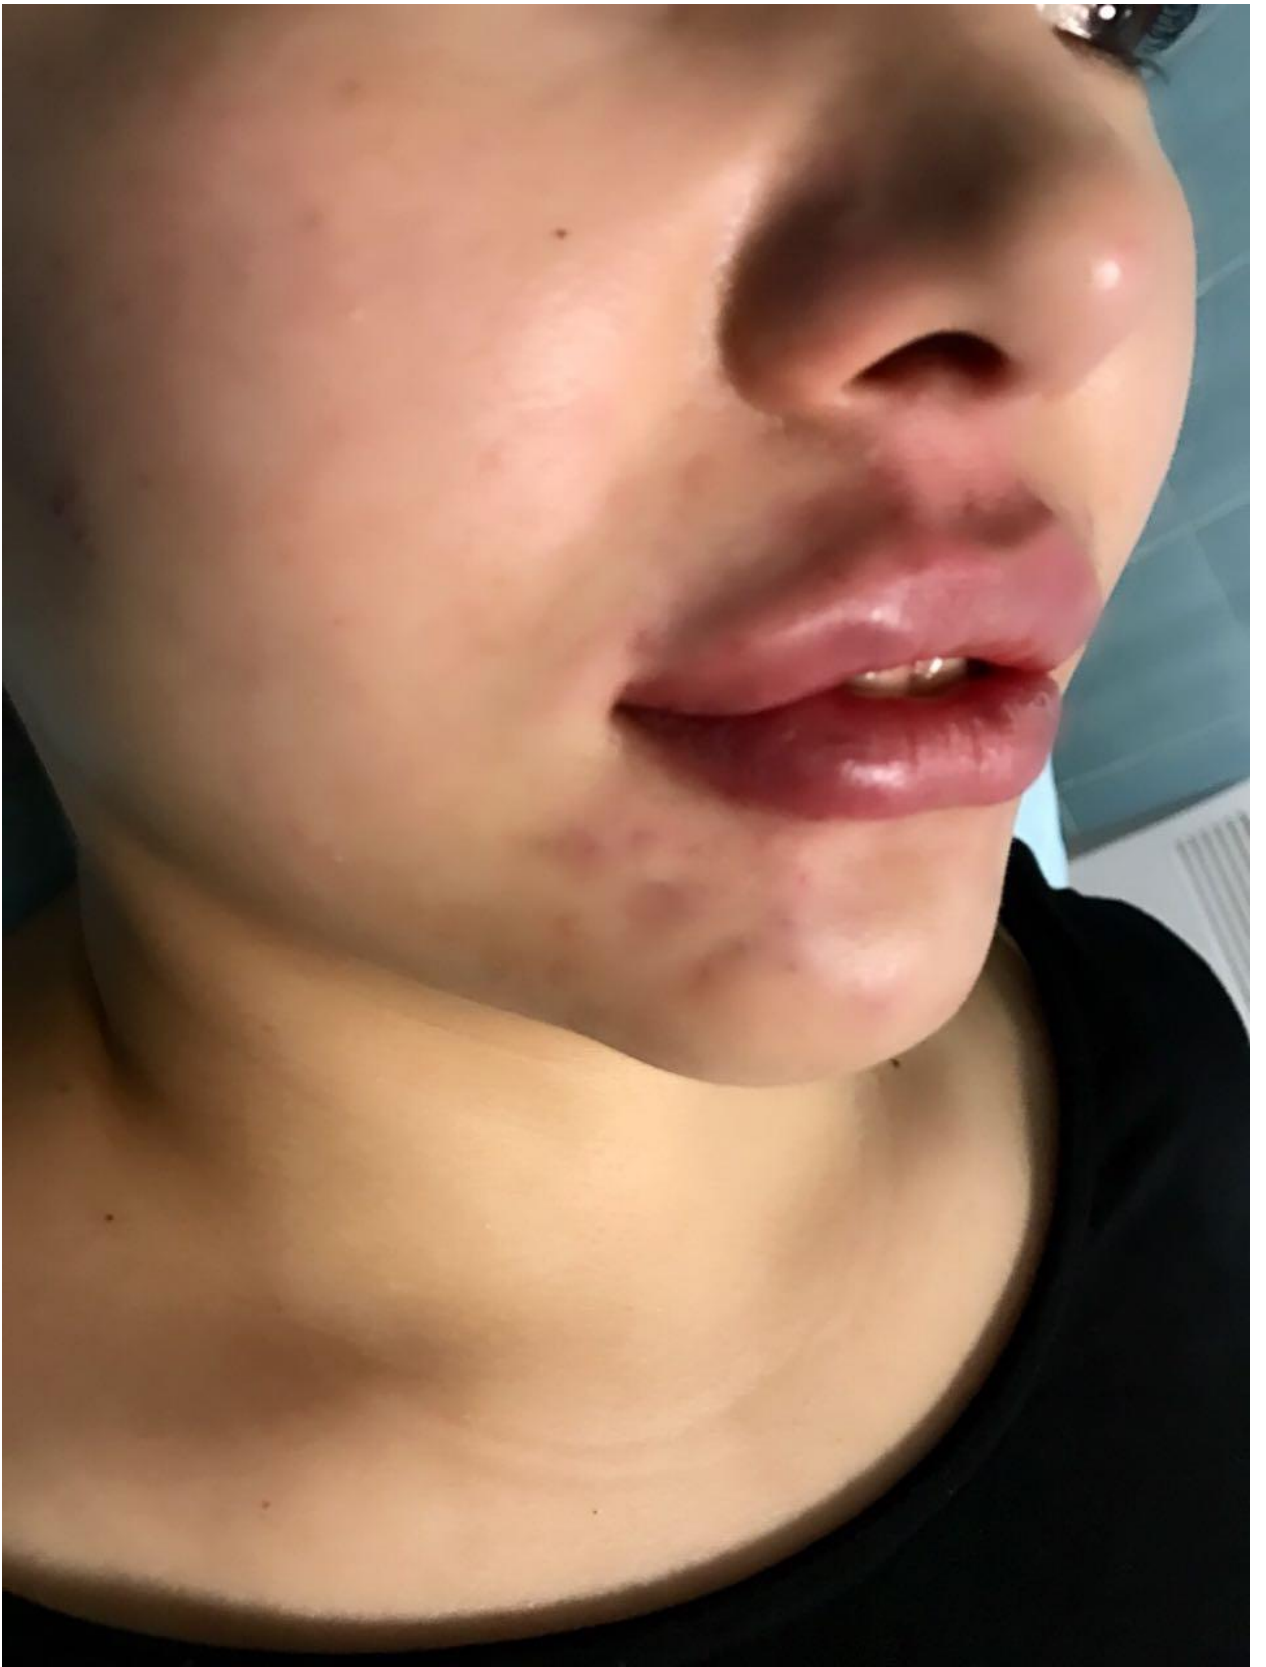

## Контурная пластика губ

Работы Доктора Косметологии и  
Дерматологии Саодат Шакировны.

До

После

Dr.Sao

Губы

Dr.Sao

*До*

*После*

*Dr.Sao*

До

LIKE LIKE 

После

LIKE  KE 

Dr. Sao

A close-up photograph of a person's lower face, focusing on the lips. The lips are a vibrant, glossy pink color. The skin around the lips appears slightly textured. The image is watermarked with text in two locations.