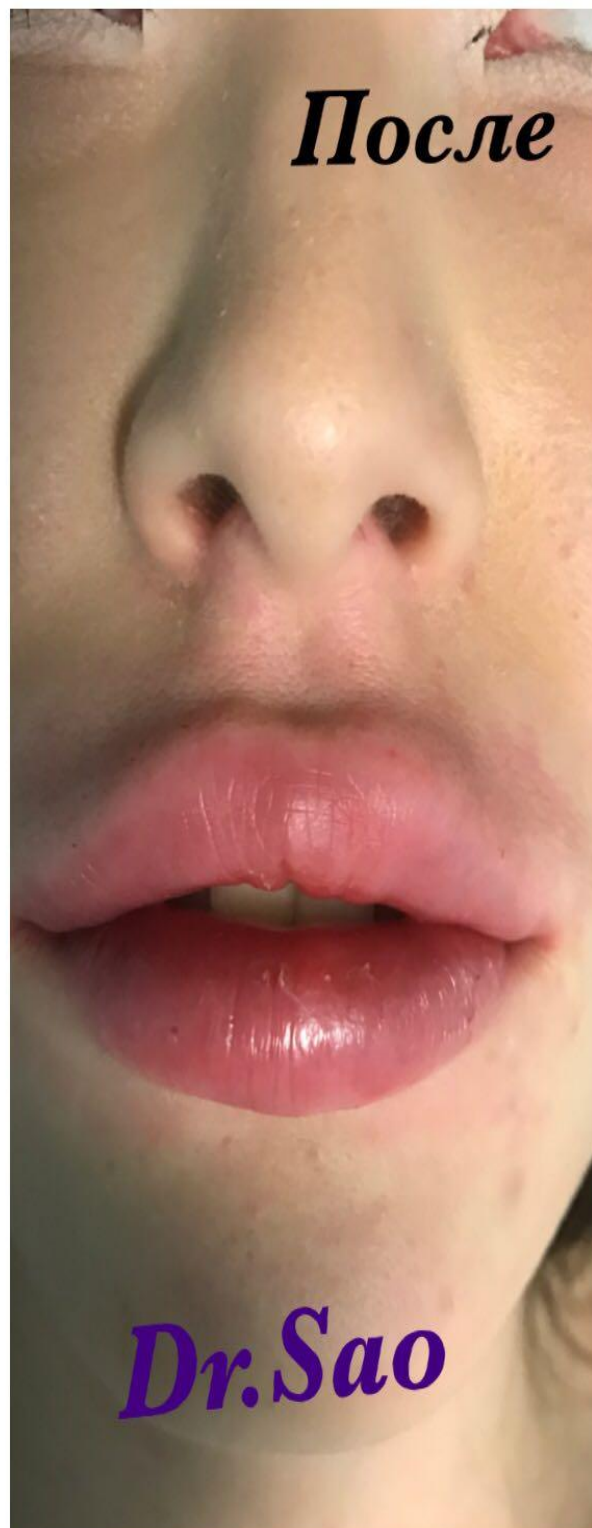

## Контурная пластика губ

Работы Доктора Косметологии и  
Дерматологии Саодат Шакировны.

До

После

Dr.Sao

Губы

Dr.Sao

*До*

*После*

*Dr.Sao*

До

LIKE LIKE 

После

LIKE  KE 

Dr. Sao

A close-up photograph of a person's lower face, focusing on the lips. The lips are a vibrant, glossy pink color. The skin around the lips appears slightly textured. The image is watermarked with text in two locations.