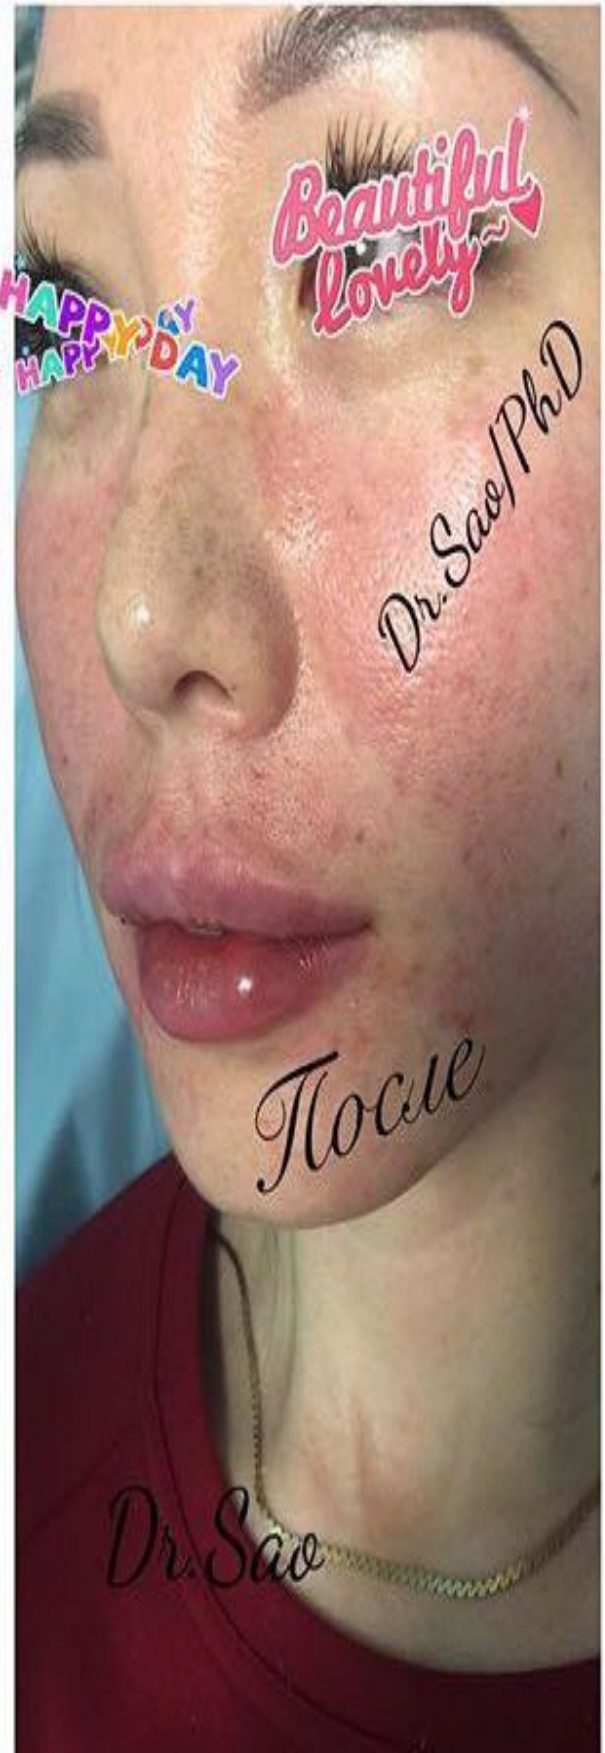

## Контурная пластика губ

Работы Доктора Косметологии и  
Дерматологии Саодат Шакировны.

До

После

Dr.Sao

Губы

Dr.Sao

*До*

*После*

*Dr.Sao*

До

LIKE LIKE 

После

LIKE  KE 

Dr. Sao

A close-up photograph of a person's lower face, focusing on the lips. The lips are a vibrant, glossy pink color. The skin around the lips appears slightly textured. The image is watermarked with text in two locations.