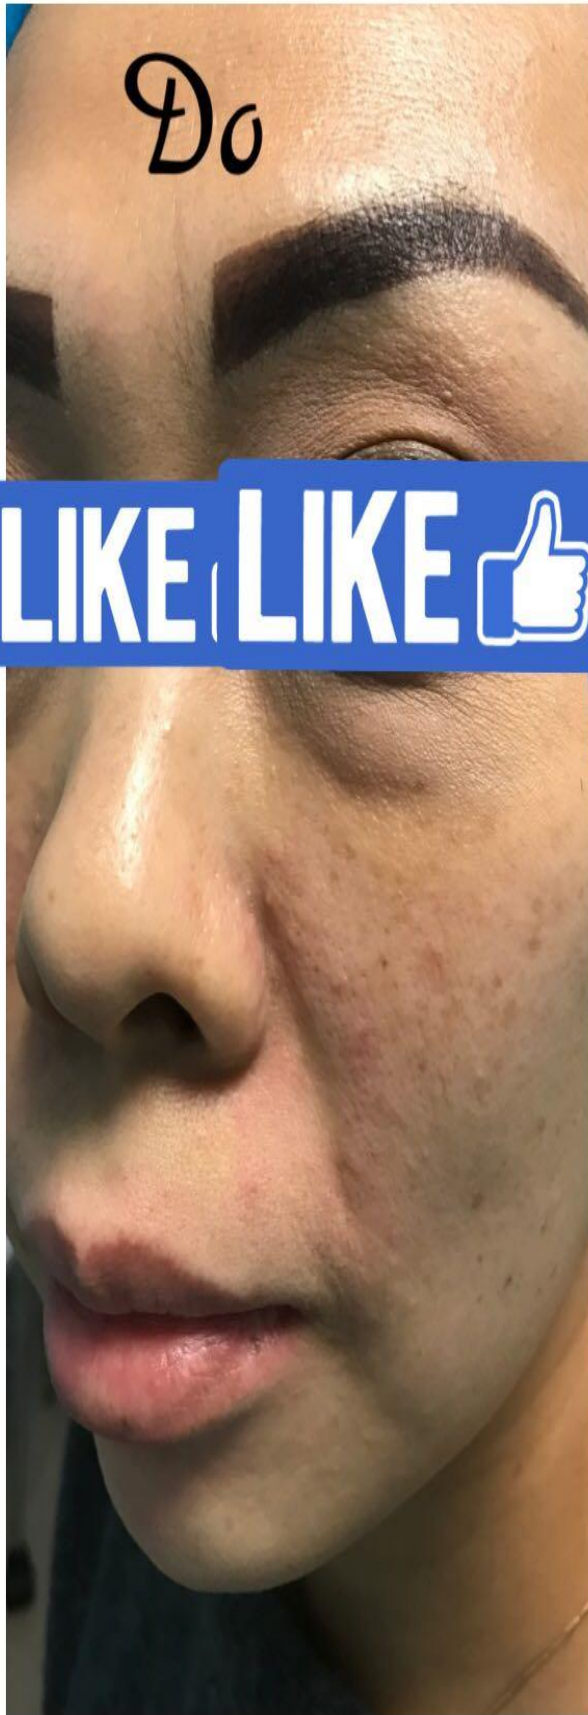

## Контурная пластика губ

Работы Доктора Косметологии и  
Дерматологии Саодат Шакировны.

До

После

Dr.Sao

Губы

Dr.Sao

*До*

*После*

*Dr.Sao*

До

LIKE LIKE 

После

LIKE  KE 

Dr. Sao

A close-up photograph of a person's lower face, focusing on the lips. The lips are a vibrant, glossy pink color. The skin around the lips appears slightly textured. The image is watermarked with text in two locations.